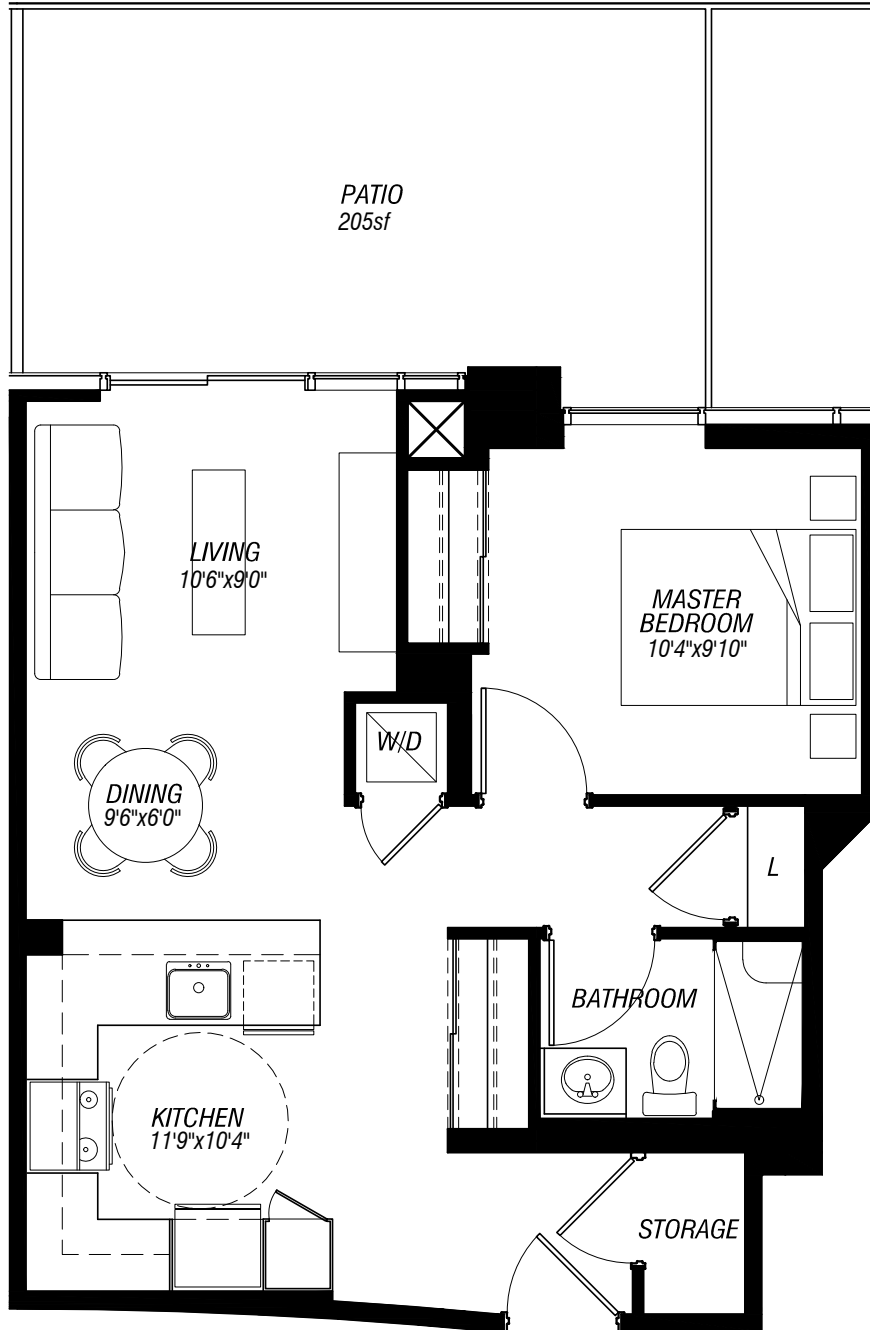

# OLIVE

609 SQ. FT. | ONE BEDROOM

TOWER 1 - SUITE 503

TRINITY RAVINE TOWERS  
FAITH BASED COMMUNITY LIVING

DISCLAIMER: All prices, figures, sizes, specifications and information are subject to change without notice. All areas and stated dimensions are approximate. Actual usable floorspace, living area and square footage may vary from stated floor area. The unit shown may be the reverse of the unit purchased. E. & O. E.