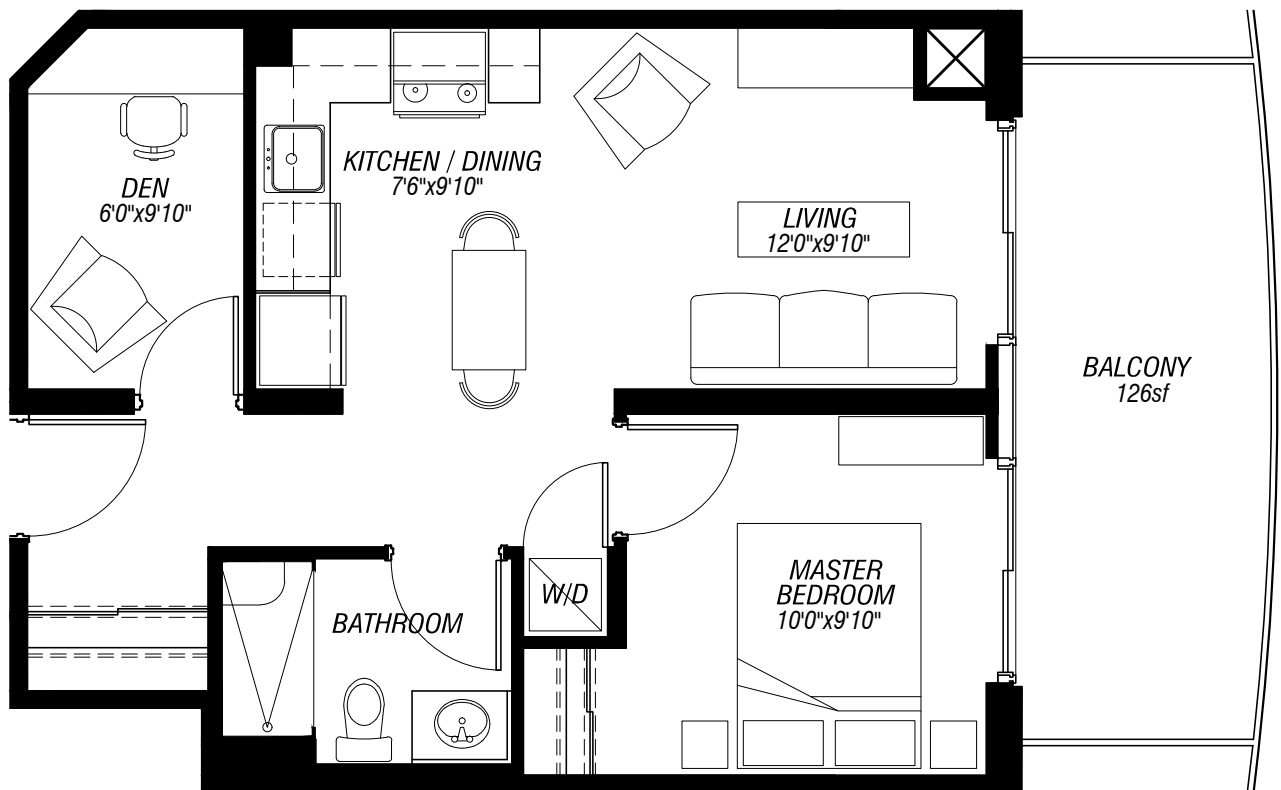

BIRCH

553 SQ. FT. | ONE BEDROOM + DEN

TOWER 1 - SUITE 505

TRINITY RAVINE TOWERS
FAITH BASED COMMUNITY LIVING

DISCLAIMER: All prices, figures, sizes, specifications and information are subject to change without notice. All areas and stated dimensions are approximate. Actual usable floorspace, living area and square footage may vary from stated floor area. The unit shown may be the reverse of the unit purchased. E. & O. E.