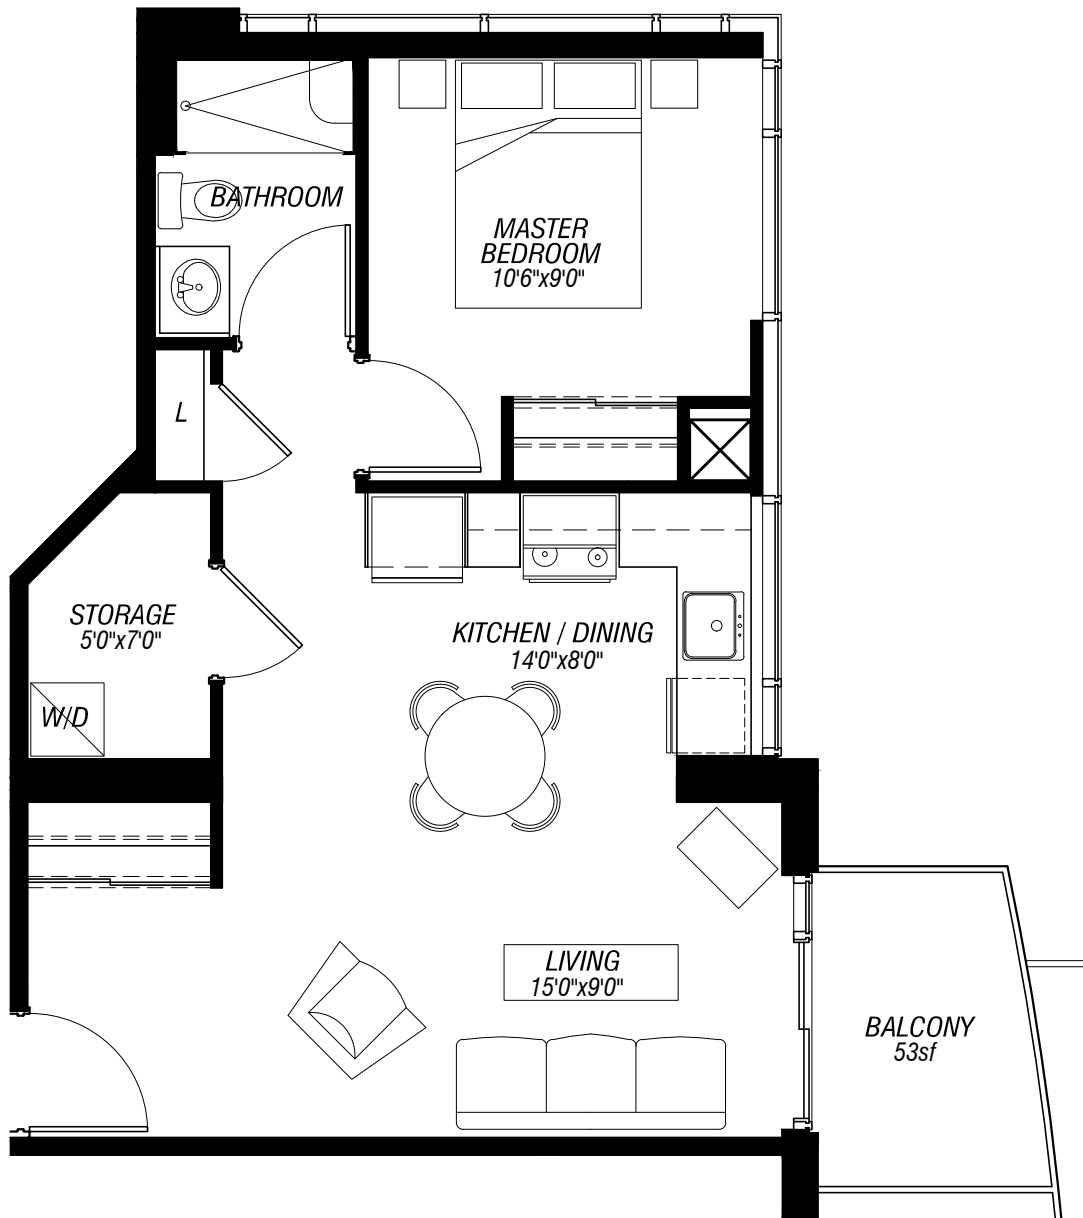

BALSAM

587 SQ. FT. | ONE BEDROOM

TOWER 1 - SUITE 504

TRINITY RAVINE TOWERS
FAITH BASED COMMUNITY LIVING

DISCLAIMER: All prices, figures, sizes, specifications and information are subject to change without notice. All areas and stated dimensions are approximate. Actual usable floorspace, living area and square footage may vary from stated floor area. The unit shown may be the reverse of the unit purchased. E. & O. E.